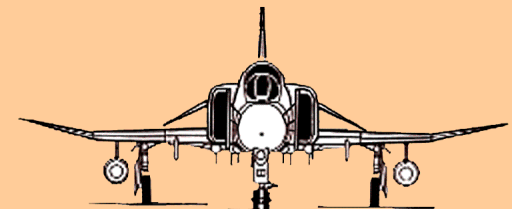

Span: 17 cm

Weight: 0.9 gram (landing gear 0.14 gram)

stripwood: 1 x 1.5 mm balsa

fuselage: 3,5 x 1.5 mm balsa

prop spar, legs, arrestor hook: 1.5 x 1.5 mm balsa

wire parts: 0.4 mm (0.015 guitar string)

propblades: very thin coffeecup

covering: condenser paper (or Esaki tissue, which gives 0.07 g weight gain)

aluminum prop bearing: soda can top

rubber: loop of 0.035" (0.2 gram)

left wing panel is 1 cm bigger than right wing panel

glue wing here

push on wing mount, don't glue!

2 pieces of 1.5 x 1.5 mm balsa to secure landing gear position

landing gear clip

arrestor hook

prop 5" x 8"

balsa wheels

front view

2.8 cm