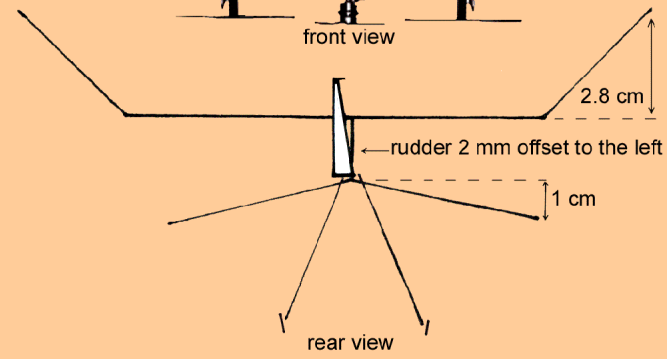

covering: condenser paper (or Esaki tissue, which gives 0.07 g weight gain)

aluminum prop bearing: soda can top

rubber: loop of 0.035" (0.2 gram)

left wing panel is 1 cm bigger than right wing panel

glue wing here

push on wing mount, don't glue!

2 pieces of 1.5 x 1.5 mm balsa to secure landing gear position

landing gear clip

arrestor hook

prop 5" x 8"

balsa wheels

front view

2.8 cm

rudder 2 mm offset to the left

1 cm

rear view